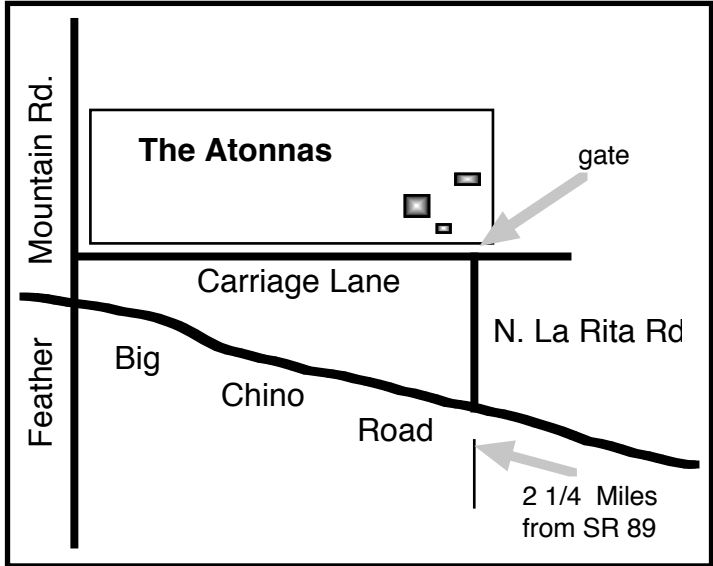

To Peter and Mary Jane's Place

25375 N. Feather Mountain Rd.
Paulden, AZ 86334
Ph: 928-636-4228
email: mjatonna@commspeed.net

SR89A

PRESCOTT VALLEY

SR 69

PRESCOTT

SR 69
to Dewey, Cordes
Junction, Phoenix