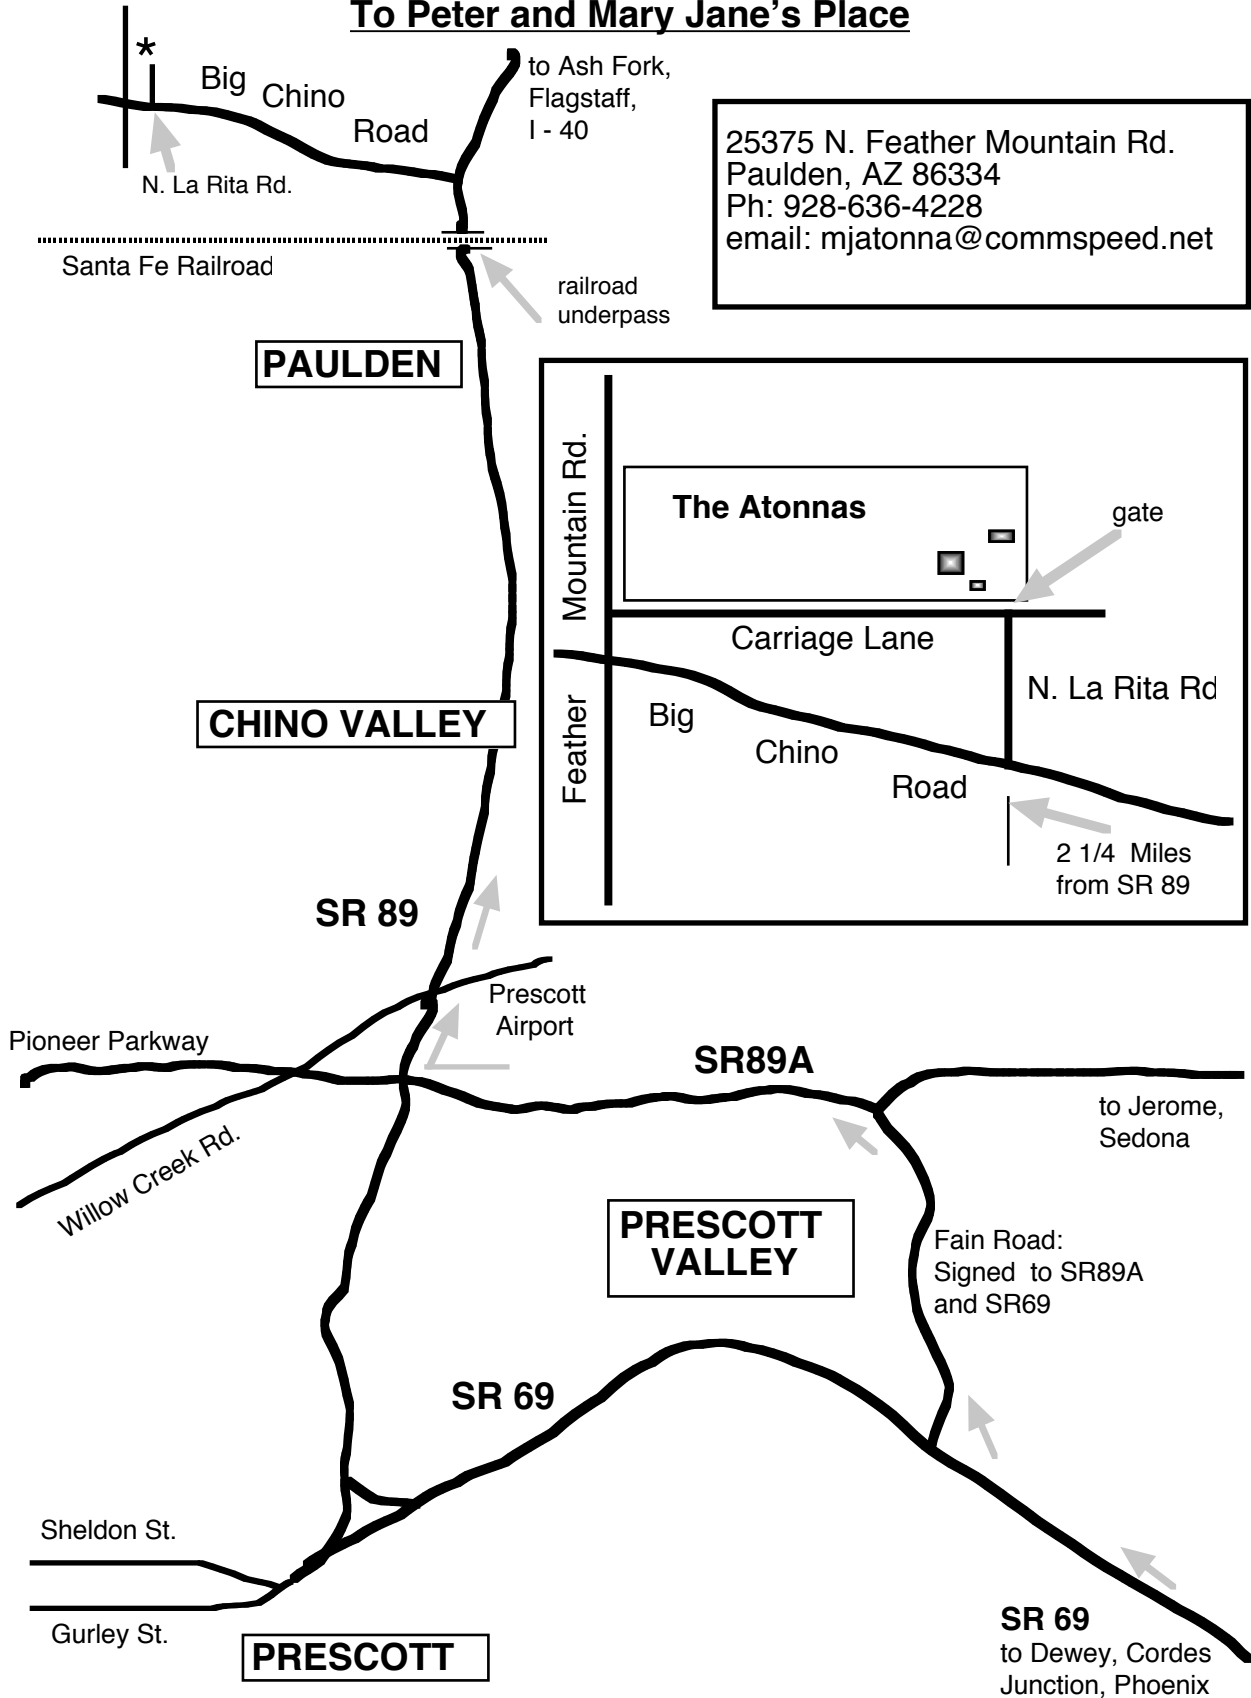

To Peter and Mary Jane's Place

25375 N. Feather Mountain Rd.
Paulden, AZ 86334
Ph: 928-636-4228
email: mjatonna@commspeed.net

SR89A

PRESCOTT VALLEY

SR 69

PRESCOTT

SR 69
to Dewey, Cordes
Junction, Phoenix